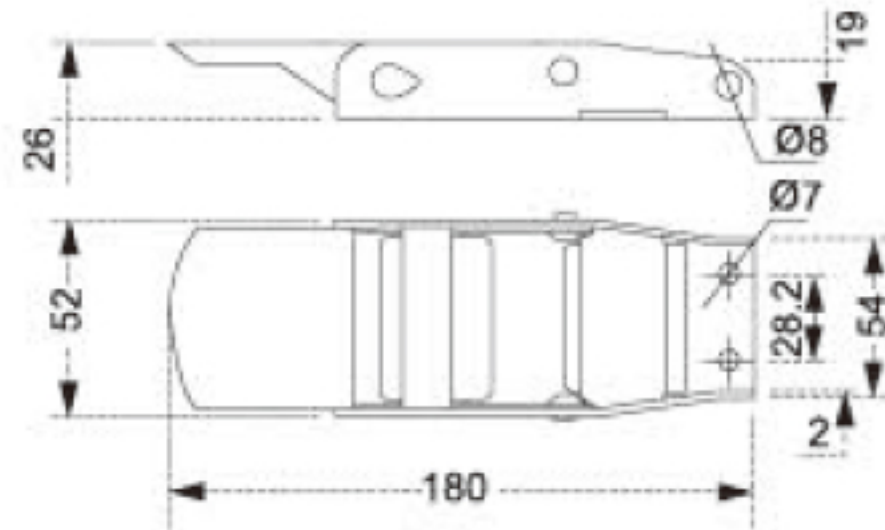

TECHNICAL DRAWING

Tower Industry
YOUR MANUFACTURING BASE IN CHINA

Sales@tower-machinery.com
www.tower-machinery.com

TWOB3101-B

Over-center Buckle

SIZE: 2" Black

BS: 800kgs/1760lbs