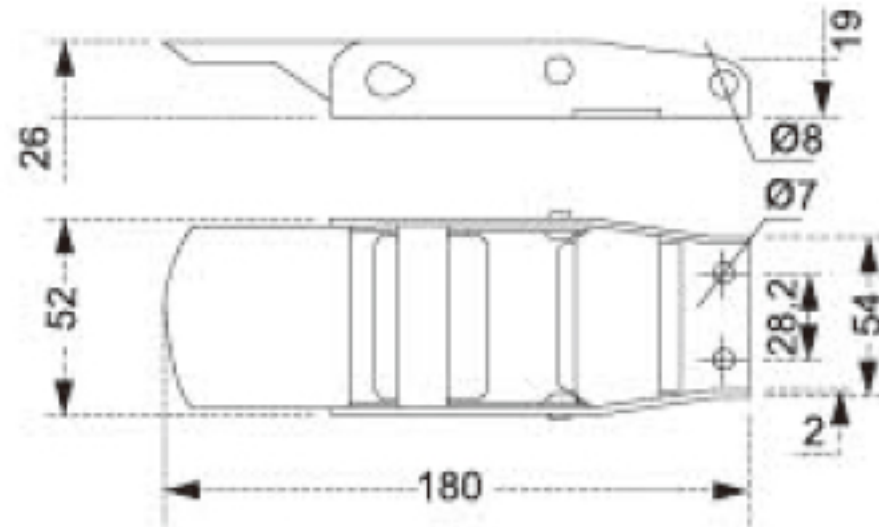

TECHNICAL DRAWING

Tower Industry
YOUR MANUFACTURING BASE IN CHINA

Sales@tower-machinery.com
www.tower-machinery.com

TWOB3101-A
Over-center Buckle

SIZE: 2" White Zinc
BS: 800kgs/1760lbs