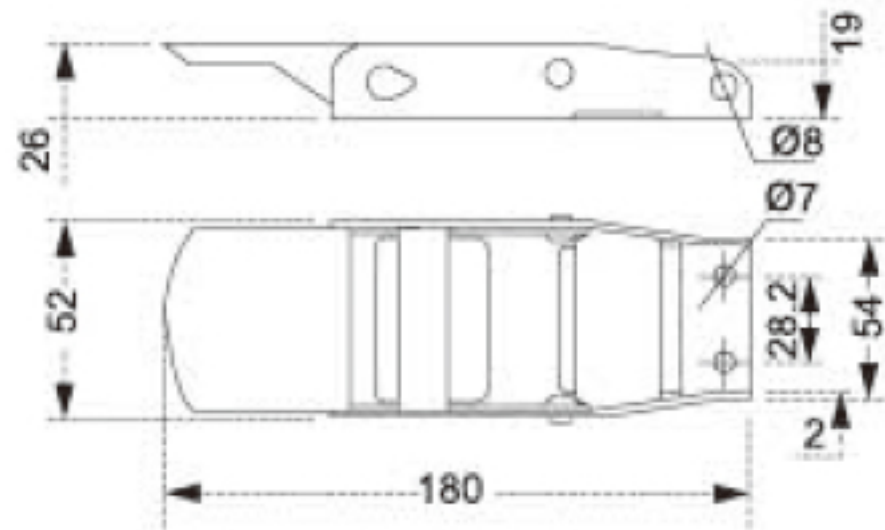

TECHNICAL DRAWING

Tower Industry
YOUR MANUFACTURING BASE IN CHINA

Sales@tower-machinery.com
www.tower-machinery.com

TWOB3101-SS

Over-center Buckle

SIZE: 2" SS

BS: 800kgs/1760lbs