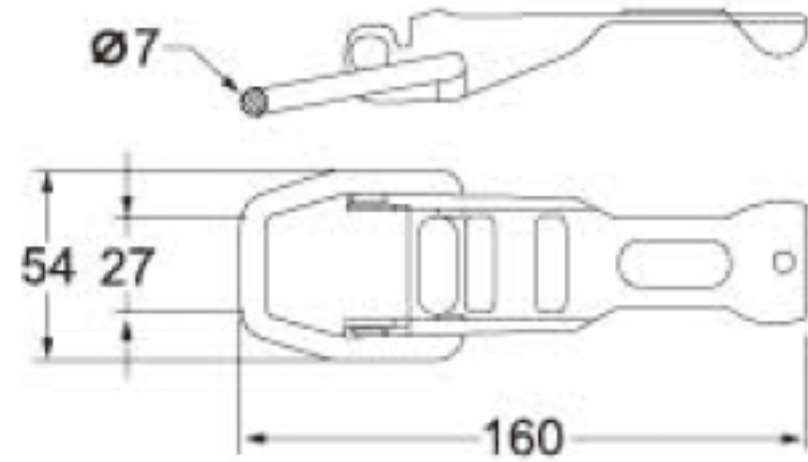

# TECHNICAL DRAWING

**Tower Industry**  
YOUR MANUFACTURING BASE IN CHINA

Sales@tower-machinery.com  
www.tower-machinery.com

TWOB1201-B

Over-center Buckle

SIZE: 1"

BS: 1500kgs/3300lbs