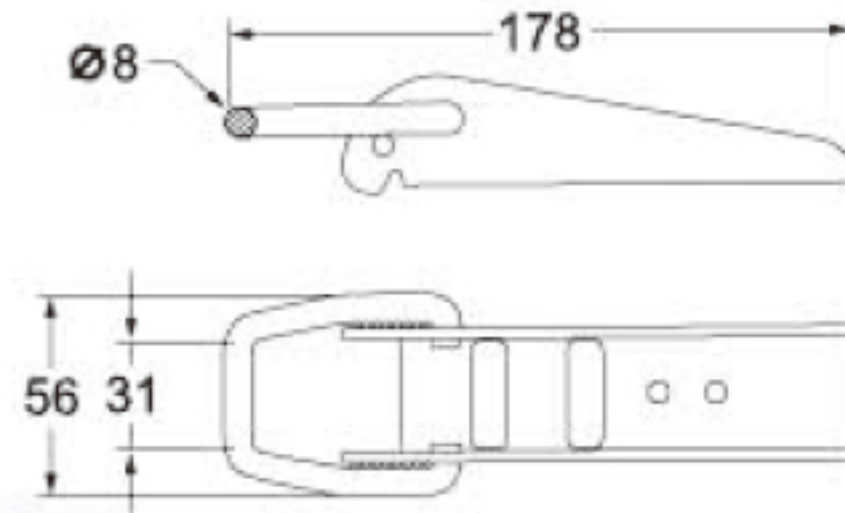

TECHNICAL DRAWING

Tower Industry
YOUR MANUFACTURING BASE IN CHINA

Sales@tower-machinery.com
www.tower-machinery.com

TWOB1301

Over-center Buckle

SIZE: 11/16"

BS: 2000kgs/4400lbs