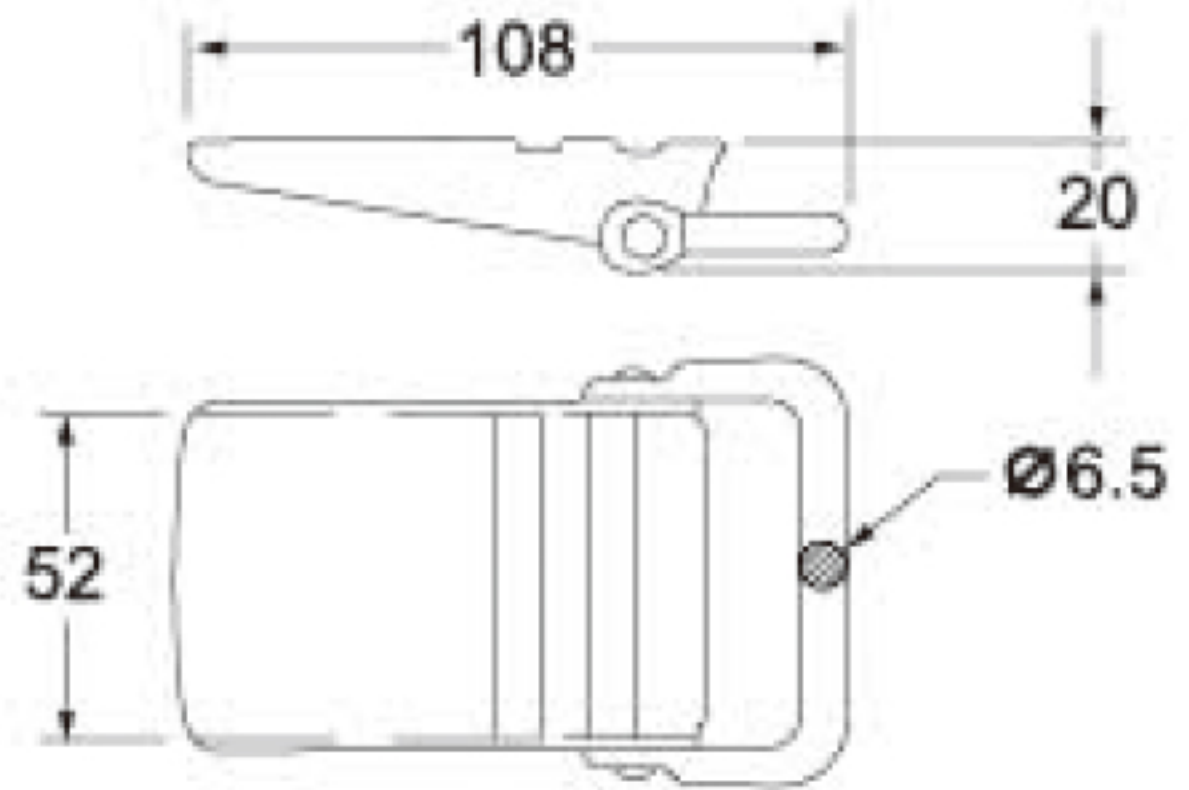

TECHNICAL DRAWING

Tower Industry

YOUR MANUFACTURING BASE IN CHINA

Sales@tower-machinery.com

www.tower-machinery.com

TWOB3101

Over-center Buckle

SIZE: 2"

BS: 720kgs/1580lbs