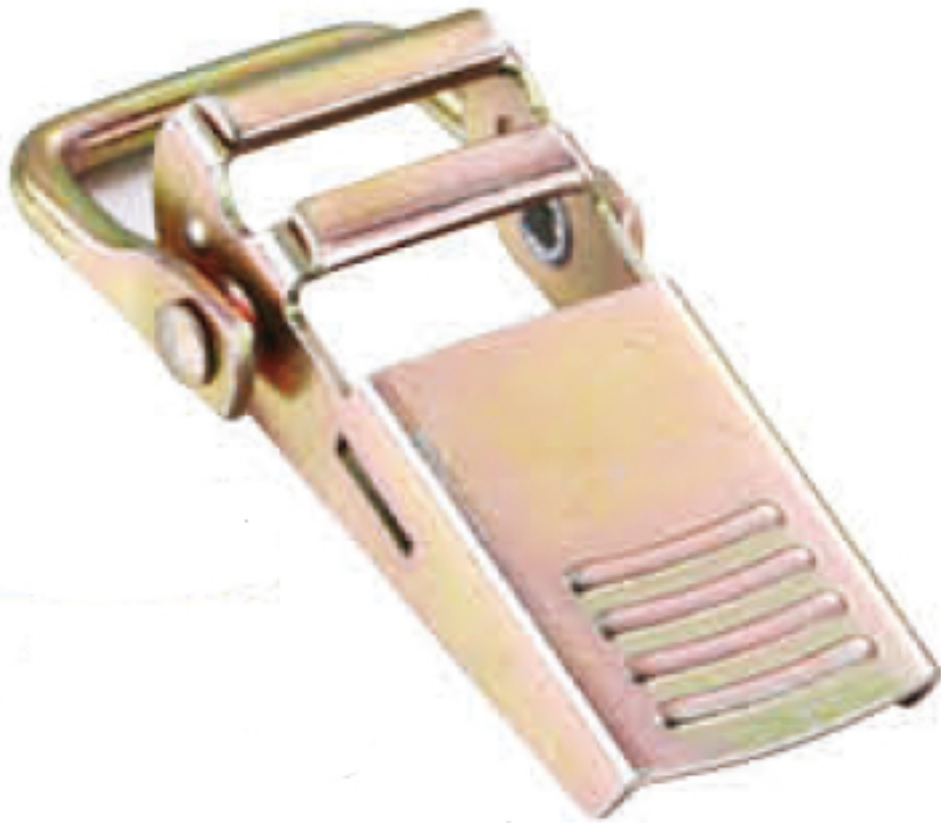

TECHNICAL DRAWING

Tower Industry
YOUR MANUFACTURING BASE IN CHINA

Sales@tower-machinery.com
www.tower-machinery.com

TWOB1201

Over-center Buckle

SIZE: 1"

BS: 450kgs/990lbs