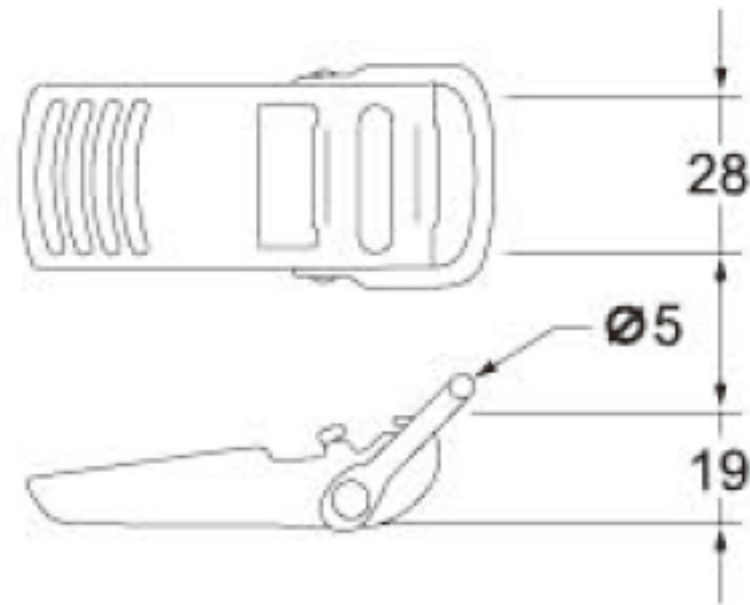

TECHNICAL DRAWING

Tower Industry
YOUR MANUFACTURING BASE IN CHINA

Sales@tower-machinery.com
www.tower-machinery.com

TWOB1201

Over-center Buckle

SIZE: 1"

BS: 450kgs/990lbs