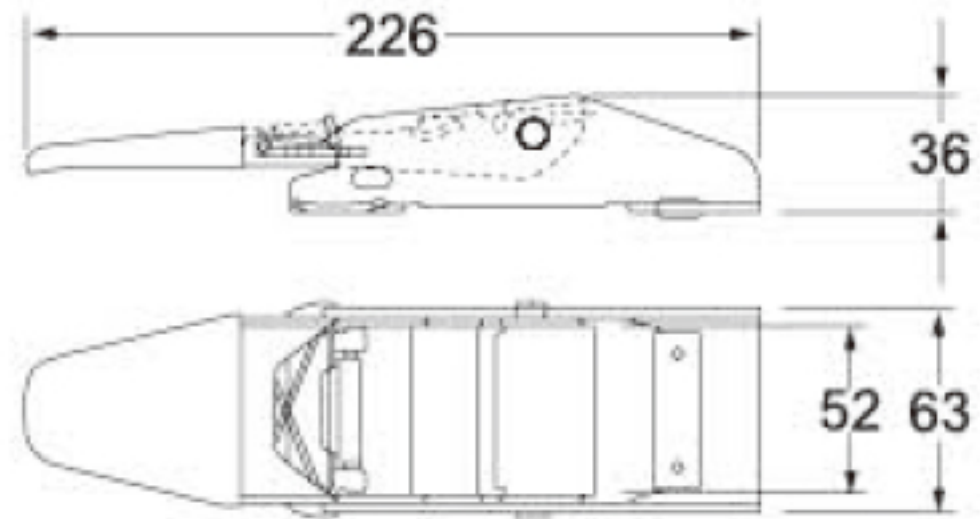

TECHNICAL DRAWING

Tower Industry

YOUR MANUFACTURING BASE IN CHINA

Sales@tower-machinery.com

www.tower-machinery.com

TWOB3110

Over-center Buckle

SIZE: 2"

BS: 2000kgs/4400lbs