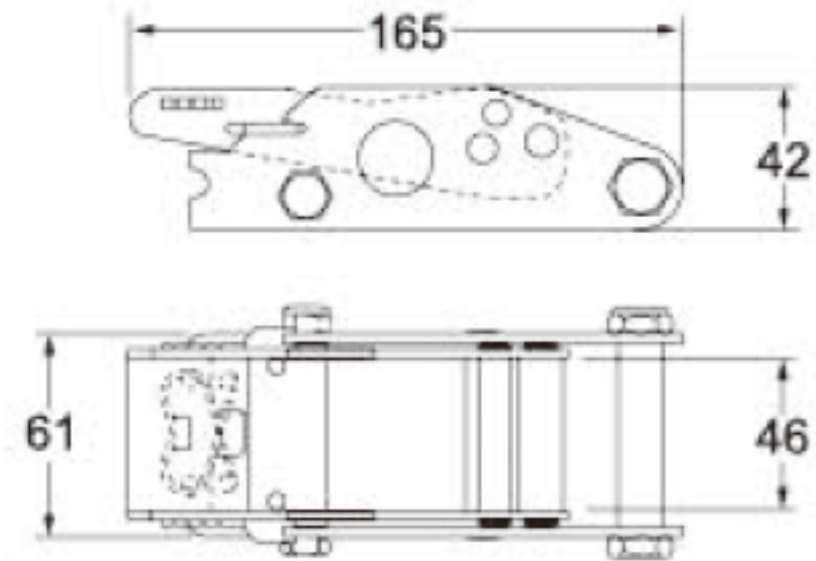

TECHNICAL DRAWING

Tower Industry
YOUR MANUFACTURING BASE IN CHINA

Sales@tower-machinery.com
www.tower-machinery.com

TWOB5701

Over-center Buckle

SIZE: 1-7/8"

BS: 2000kgs/4400lbs