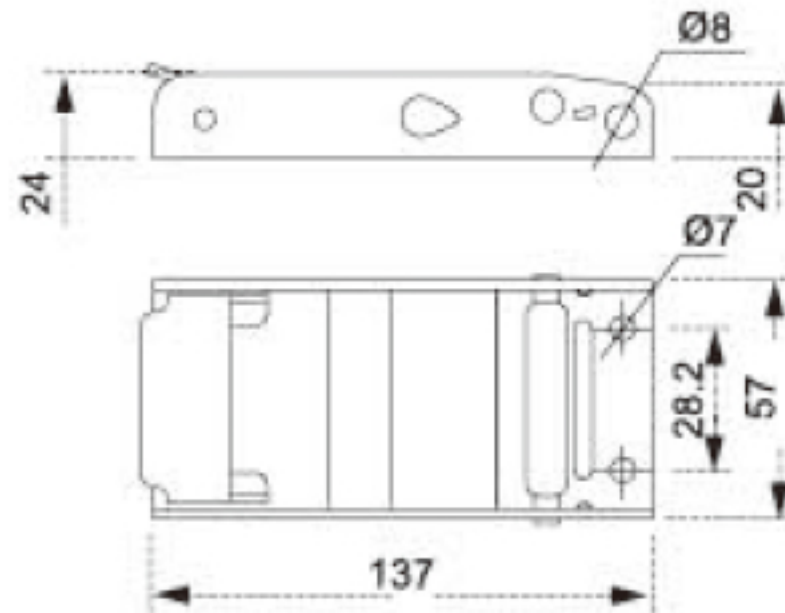

TECHNICAL DRAWING

Tower Industry
YOUR MANUFACTURING BASE IN CHINA

Sales@tower-machinery.com
www.tower-machinery.com

TWOB3109

Over-center Buckle

SIZE: 2"

BS: 1800kgs/4000lbs