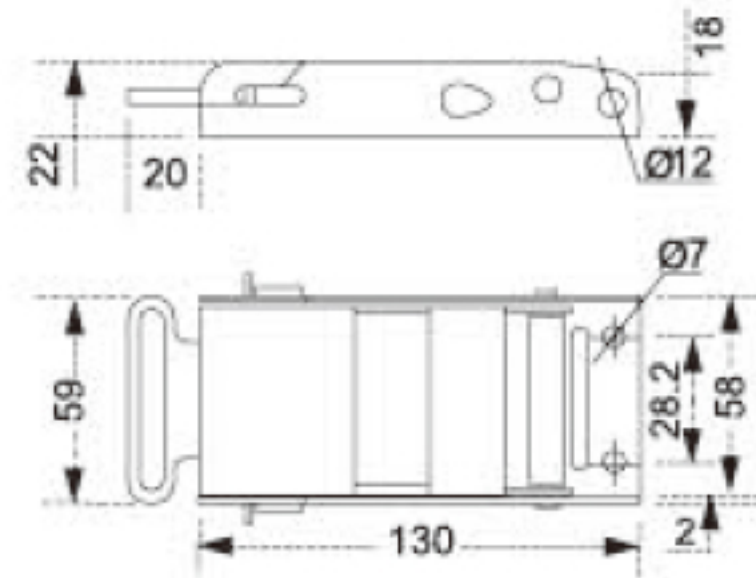

TECHNICAL DRAWING

Tower Industry
YOUR MANUFACTURING BASE IN CHINA

Sales@tower-machinery.com
www.tower-machinery.com

TWOB3108-SS

Over-center Buckle

SIZE: 2"

BS: 1360kgs/3000lbs