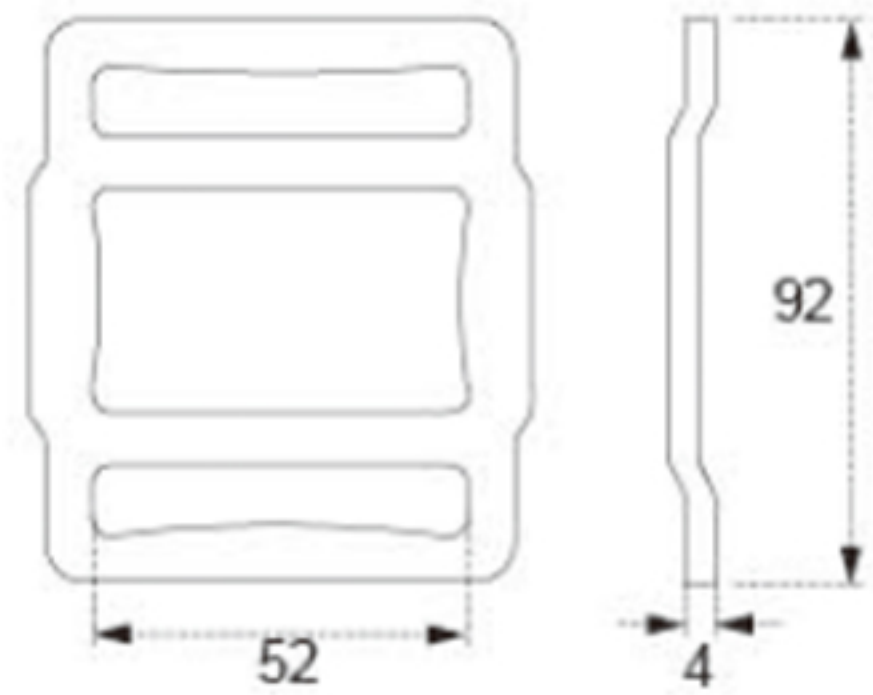

TECHNICAL DRAWING

Tower Industry
YOUR MANUFACTURING BASE IN CHINA

Sales@tower-machinery.com
www.tower-machinery.com

TWLB11
Lashing Buckle

SIZE: 2"
BS: 5000KG/11000LBS