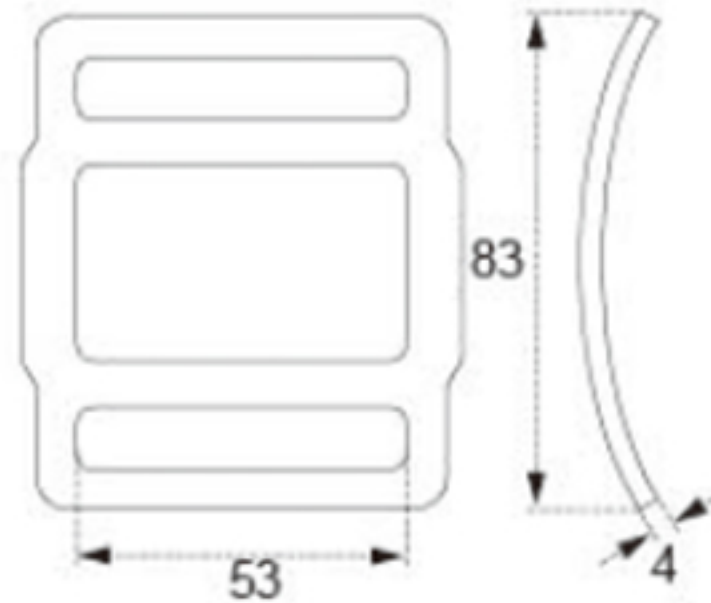

# TECHNICAL DRAWING

**Tower Industry**

YOUR MANUFACTURING BASE IN CHINA

Sales@tower-machinery.com

www.tower-machinery.com

TWLB10

Lashing Buckle

SIZE: 2"

BS: 3000KG/6600LBS