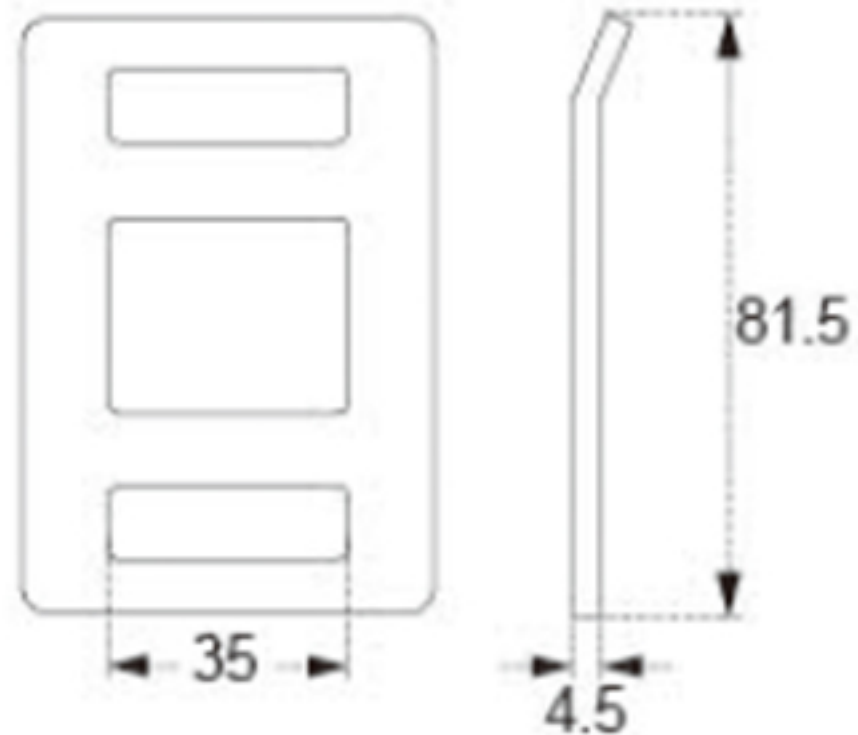

# TECHNICAL DRAWING

**Tower Industry**  
YOUR MANUFACTURING BASE IN CHINA

Sales@tower-machinery.com  
www.tower-machinery.com

TWLB09  
Lashing Buckle

SIZE: 1.5"  
BS: 1500KG/3300LBS