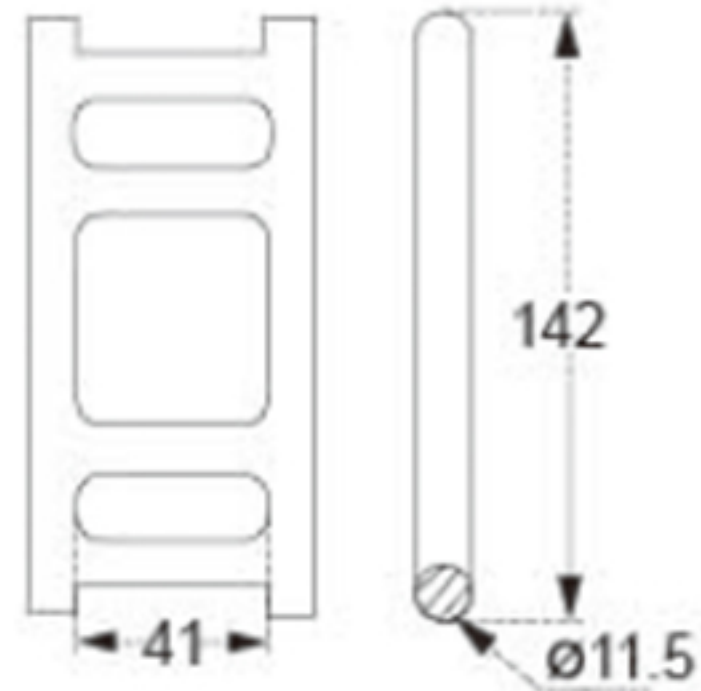

TECHNICAL DRAWING

Tower Industry
YOUR MANUFACTURING BASE IN CHINA

Sales@tower-machinery.com
www.tower-machinery.com

TWLB08

Lashing Buckle

SIZE: 1.5"

BS: 5000KG/11000LBS