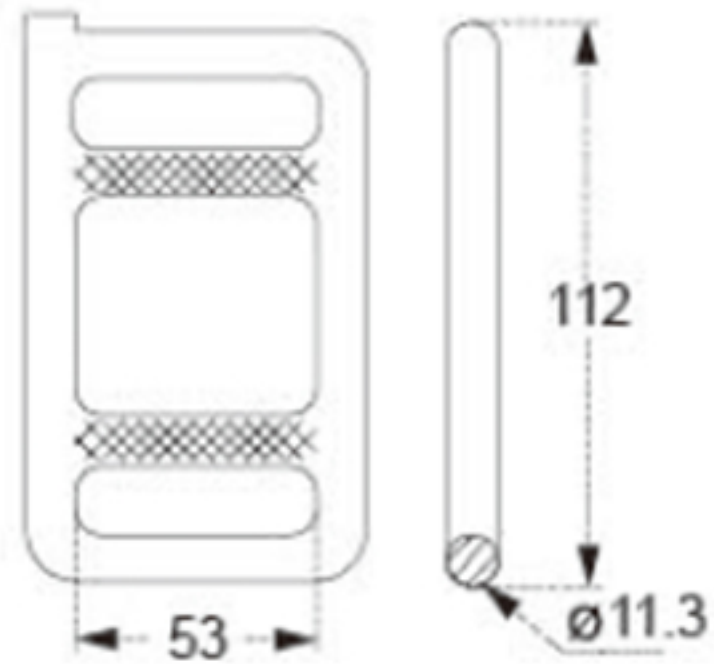

# TECHNICAL DRAWING

**Tower Industry**  
YOUR MANUFACTURING BASE IN CHINA

Sales@tower-machinery.com  
www.tower-machinery.com

TWLB07  
Lashing Buckle

SIZE: 2"  
BS: 5000KG/11000LBS