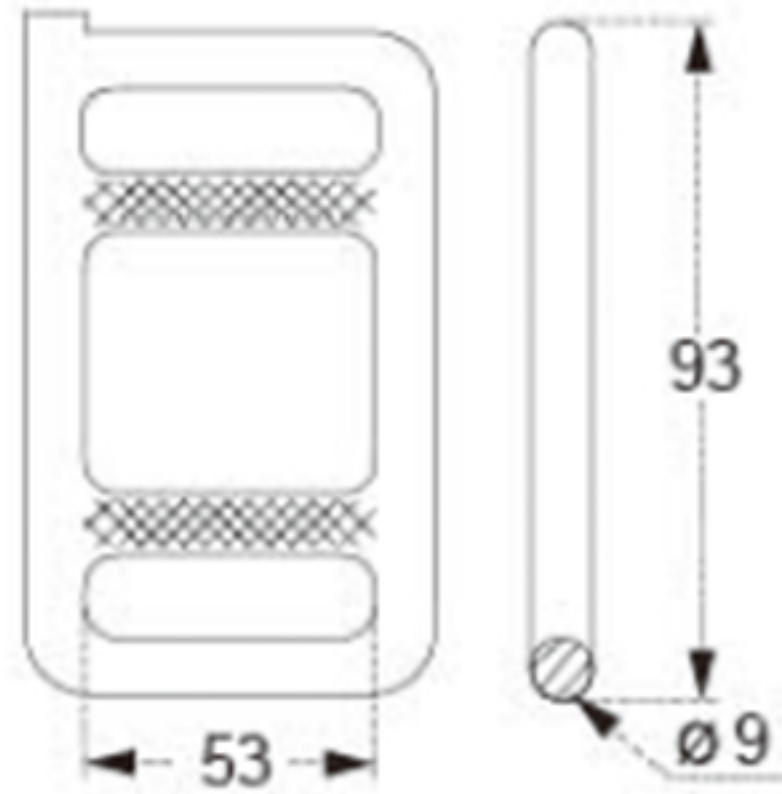

TECHNICAL DRAWING

Tower Industry
YOUR MANUFACTURING BASE IN CHINA

Sales@tower-machinery.com

www.tower-machinery.com

TWLB06

Lashing Buckle

SIZE: 2"

BS: 3000KG/6600LBS