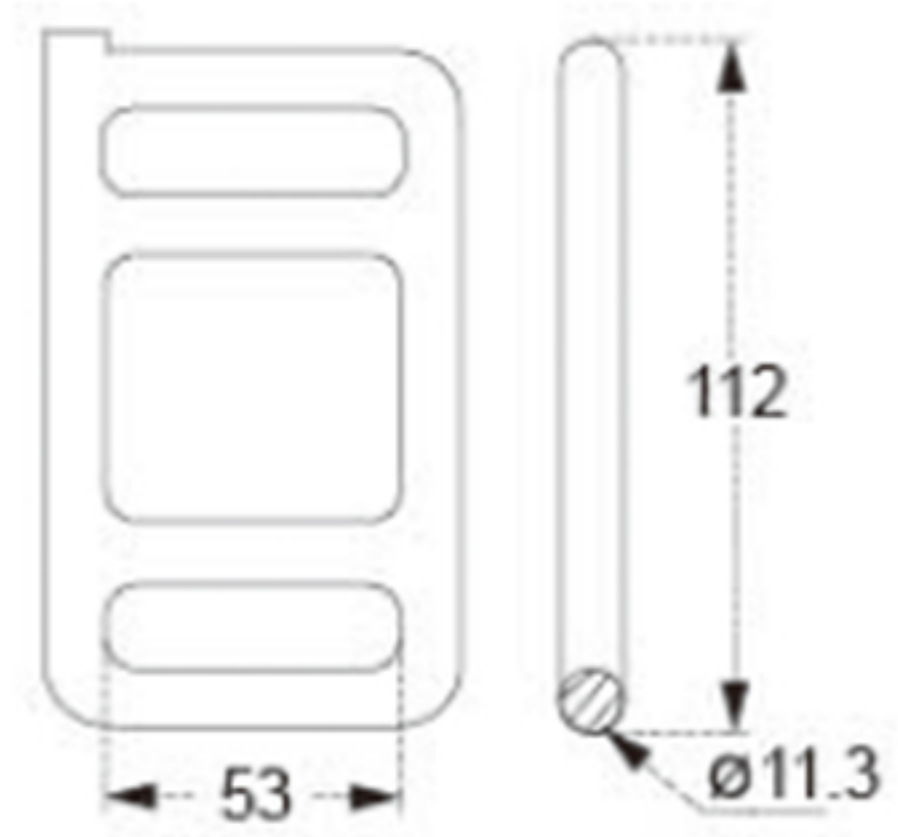

TECHNICAL DRAWING

Tower Industry
YOUR MANUFACTURING BASE IN CHINA

Sales@tower-machinery.com

www.tower-machinery.com

TWLB05

Lashing Buckle

SIZE: 2"

BS: 5000KG/11000LBS