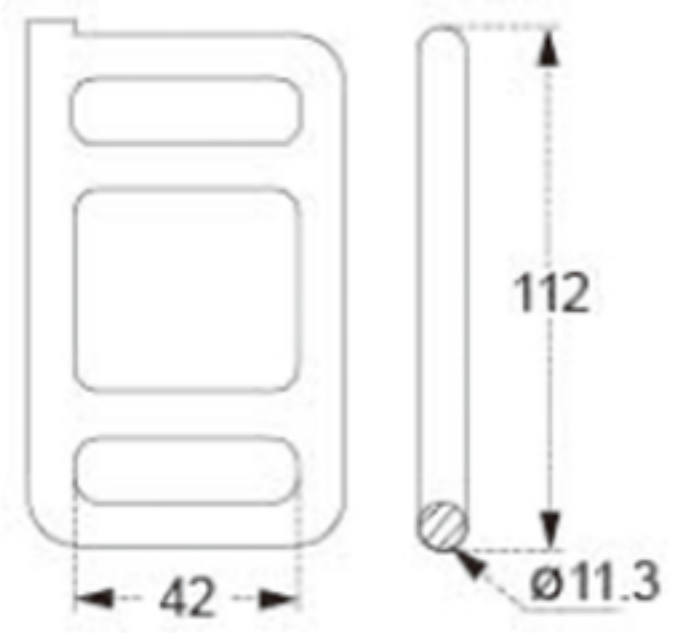

TECHNICAL DRAWING

Tower Industry
YOUR MANUFACTURING BASE IN CHINA

Sales@tower-machinery.com
www.tower-machinery.com

TWLB04
Lashing Buckle

SIZE: 1.5"
BS: 5000KG/11000LBS