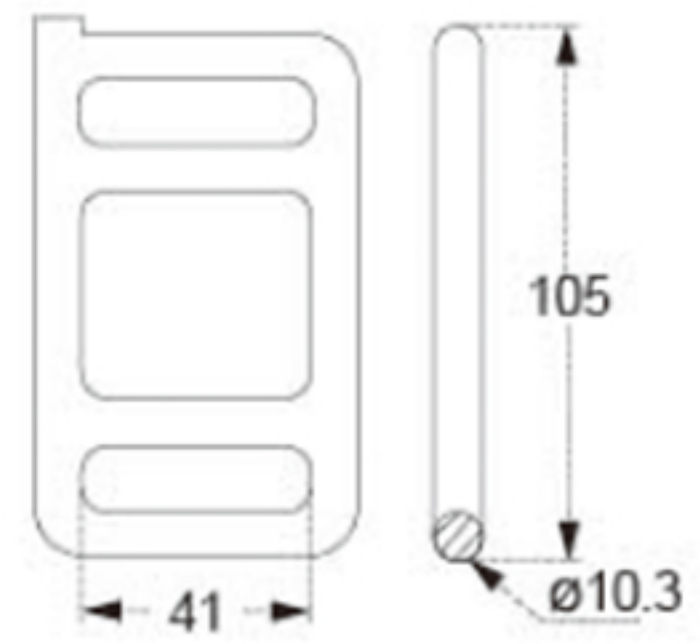

# TECHNICAL DRAWING

**Tower Industry**  
YOUR MANUFACTURING BASE IN CHINA

Sales@tower-machinery.com  
www.tower-machinery.com

TWLB03  
Lashing Buckle

SIZE: 1.5"  
BS: 4000KG/8800LBS