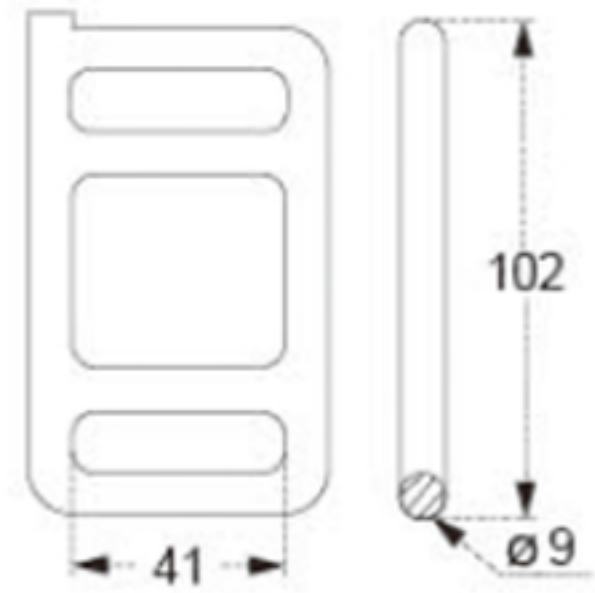

TECHNICAL DRAWING

Tower Industry
YOUR MANUFACTURING BASE IN CHINA

Sales@tower-machinery.com
www.tower-machinery.com

TWLB02
Lashing Buckle

SIZE: 1.5"
BS: 3000KG/6600LBS