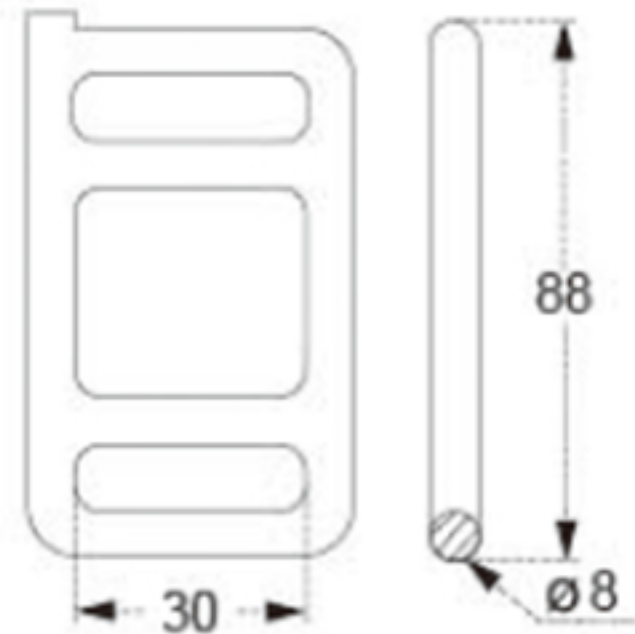

TECHNICAL DRAWING

Tower Industry
YOUR MANUFACTURING BASE IN CHINA

Sales@tower-machinery.com
www.tower-machinery.com

TWLB01
Lashing Buckle

SIZE: 1"
BS: 1500KG/3300LBS