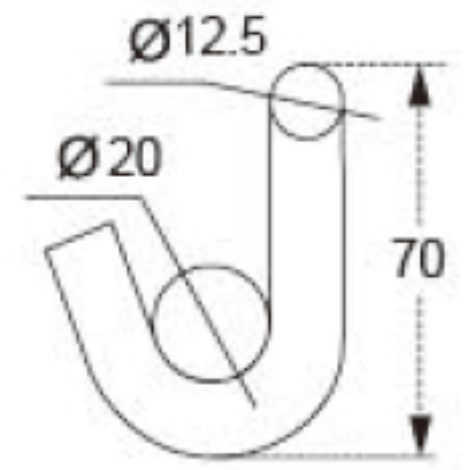

# TECHNICAL DRAWING

**Tower Industry**  
YOUR MANUFACTURING BASE IN CHINA

Sales@tower-machinery.com  
www.tower-machinery.com

TWUH09  
Hook

Size: 2"  
BS: 5000KG/11000LBS