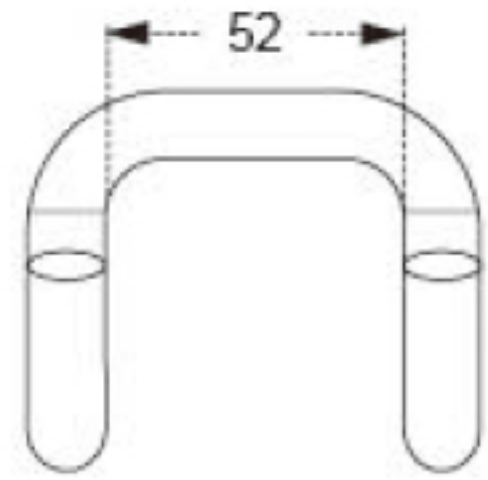

# TECHNICAL DRAWING

**Tower Industry**  
YOUR MANUFACTURING BASE IN CHINA

Sales@tower-machinery.com  
www.tower-machinery.com

TWUH09  
Hook

Size: 2"  
BS: 5000KG/11000LBS