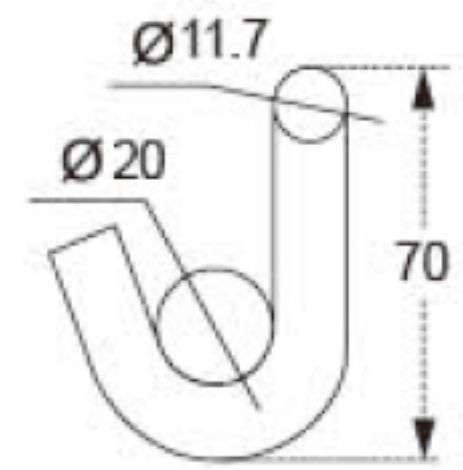

# TECHNICAL DRAWING

**Tower Industry**  
YOUR MANUFACTURING BASE IN CHINA

Sales@tower-machinery.com  
www.tower-machinery.com

TWUH08  
Hook

Size: 2"

BS: 5000KG/11000LBS