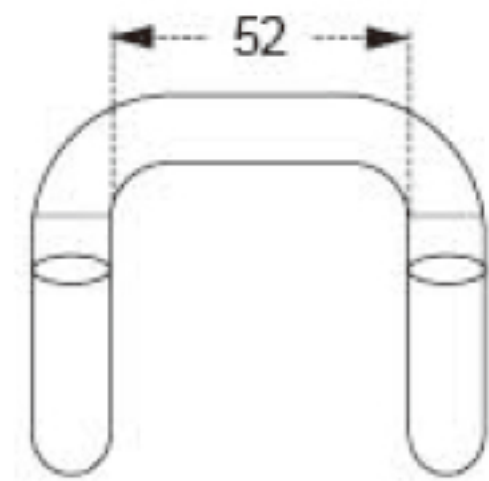

# TECHNICAL DRAWING

**Tower Industry**  
YOUR MANUFACTURING BASE IN CHINA

Sales@tower-machinery.com  
www.tower-machinery.com

TWUH08  
Hook

Size: 2"

BS: 5000KG/11000LBS