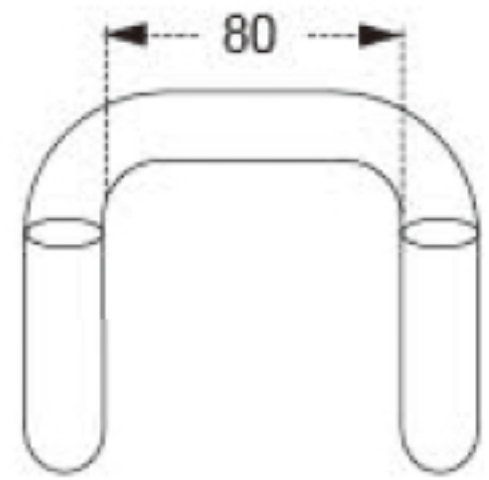

TECHNICAL DRAWING

Tower Industry
YOUR MANUFACTURING BASE IN CHINA

Sales@tower-machinery.com
www.tower-machinery.com

TWUH07
Hook

Size: 3"

BS: 10000KG/22000LBS