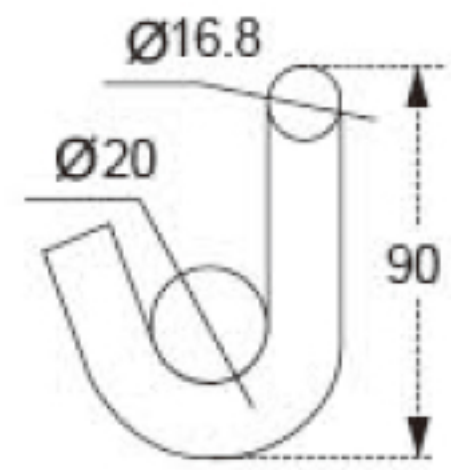

TECHNICAL DRAWING

Tower Industry
YOUR MANUFACTURING BASE IN CHINA

Sales@tower-machinery.com
www.tower-machinery.com

TWUH07
Hook

Size: 3"

BS: 10000KG/22000LBS