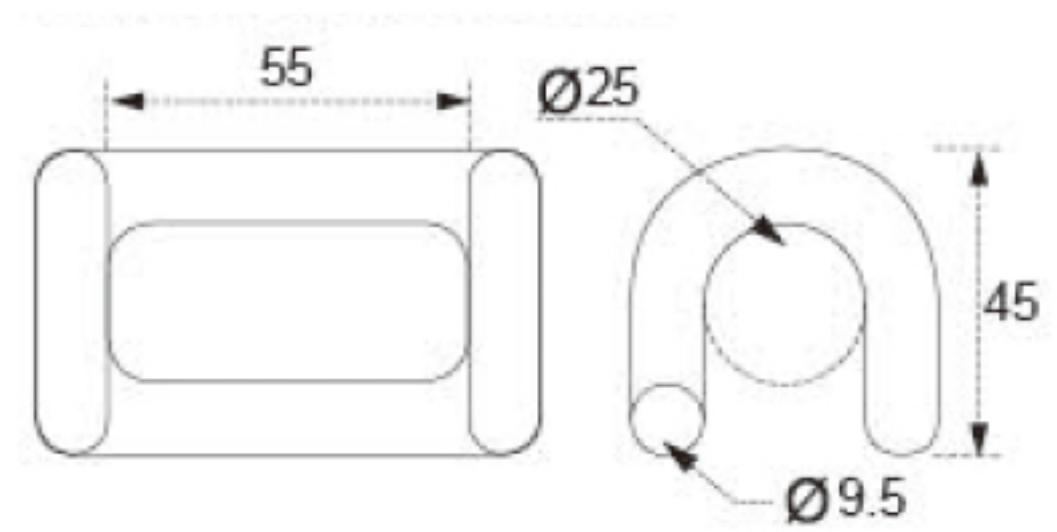

TECHNICAL DRAWING

Tower Industry
YOUR MANUFACTURING BASE IN CHINA

Sales@tower-machinery.com
www.tower-machinery.com

TWRH06
Hook

Size: 2"

BS: 1500KG/3300LBS