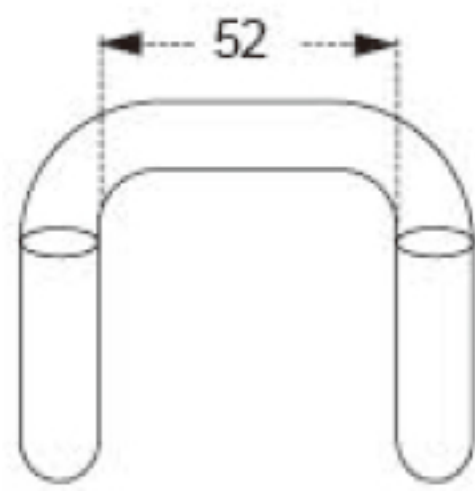

TECHNICAL DRAWING

Tower Industry
YOUR MANUFACTURING BASE IN CHINA

Sales@tower-machinery.com
www.tower-machinery.com

TWUH05
Hook

Size: 2"
BS: 4000KG/8800LBS