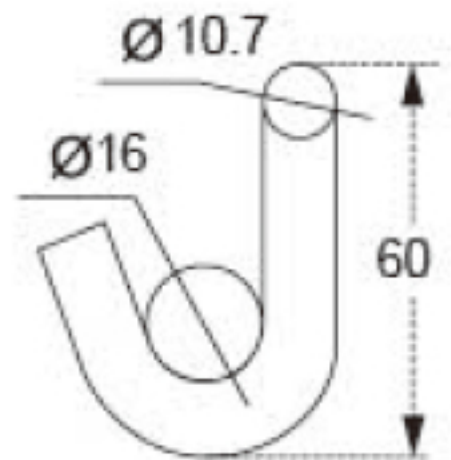

TECHNICAL DRAWING

Tower Industry
YOUR MANUFACTURING BASE IN CHINA

Sales@tower-machinery.com
www.tower-machinery.com

TWUH05
Hook

Size: 2"
BS: 4000KG/8800LBS