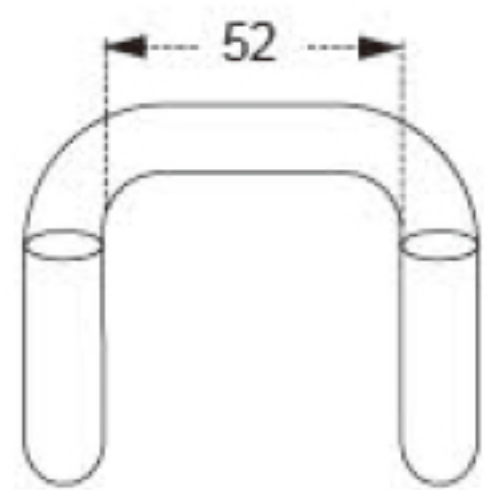

TECHNICAL DRAWING

Tower Industry
YOUR MANUFACTURING BASE IN CHINA

Sales@tower-machinery.com
www.tower-machinery.com

TWUH04
Hook

Size: 2"

BS: 3000KG/6600LBS