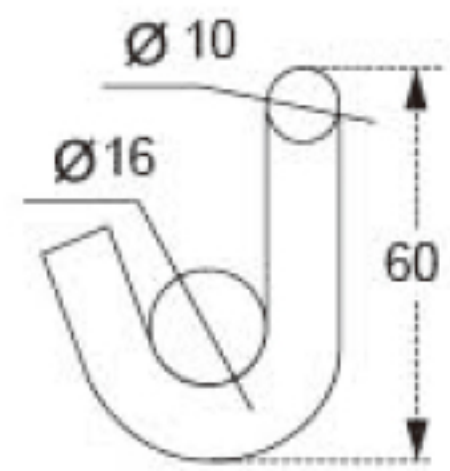

TECHNICAL DRAWING

Tower Industry
YOUR MANUFACTURING BASE IN CHINA

Sales@tower-machinery.com
www.tower-machinery.com

TWUH04
Hook

Size: 2"

BS: 3000KG/6600LBS