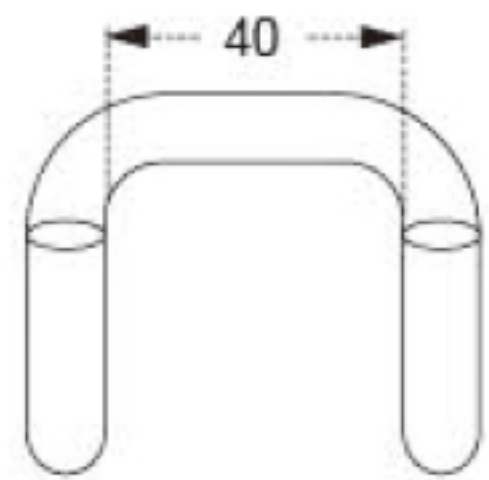

TECHNICAL DRAWING

Tower Industry
YOUR MANUFACTURING BASE IN CHINA

Sales@tower-machinery.com
www.tower-machinery.com

TWUH02
Hook

Size: 1.5"

BS: 2000KG/4400LBS