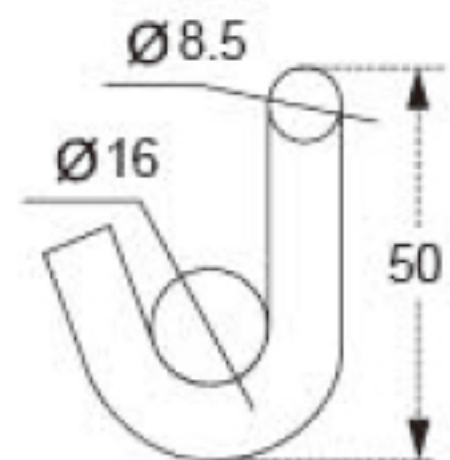

TECHNICAL DRAWING

Tower Industry
YOUR MANUFACTURING BASE IN CHINA

Sales@tower-machinery.com
www.tower-machinery.com

TWUH02
Hook

Size: 1.5"

BS: 2000KG/4400LBS