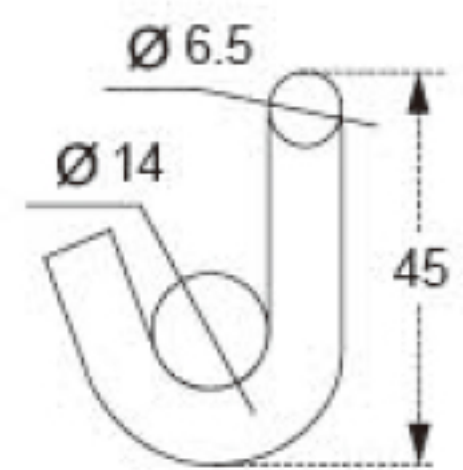

TECHNICAL DRAWING

Tower Industry
YOUR MANUFACTURING BASE IN CHINA

Sales@tower-machinery.com
www.tower-machinery.com

TWUH01
Hook

Size: 1"
BS: 1000KG/2200LBS