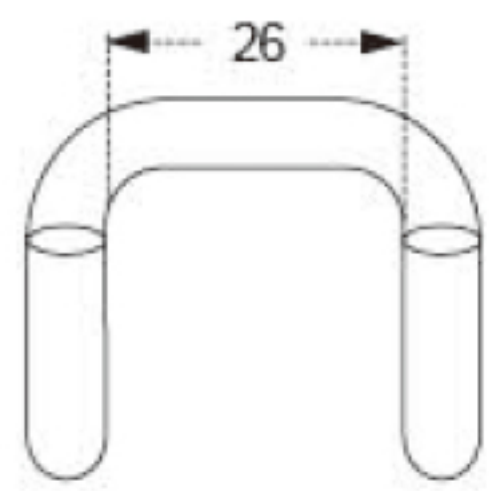

TECHNICAL DRAWING

Tower Industry
YOUR MANUFACTURING BASE IN CHINA

Sales@tower-machinery.com
www.tower-machinery.com

TWUH01
Hook

Size: 1"
BS: 1000KG/2200LBS