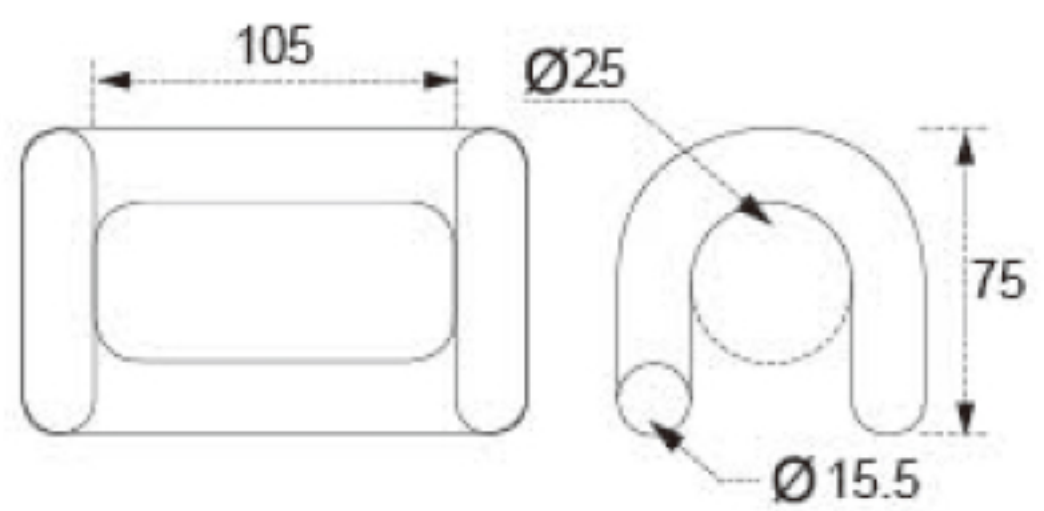

# TECHNICAL DRAWING

**Tower Industry**  
YOUR MANUFACTURING BASE IN CHINA

Sales@tower-machinery.com  
www.tower-machinery.com

TWRH09  
Hook

Size: 4"

BS: 7000KG/15400LBS