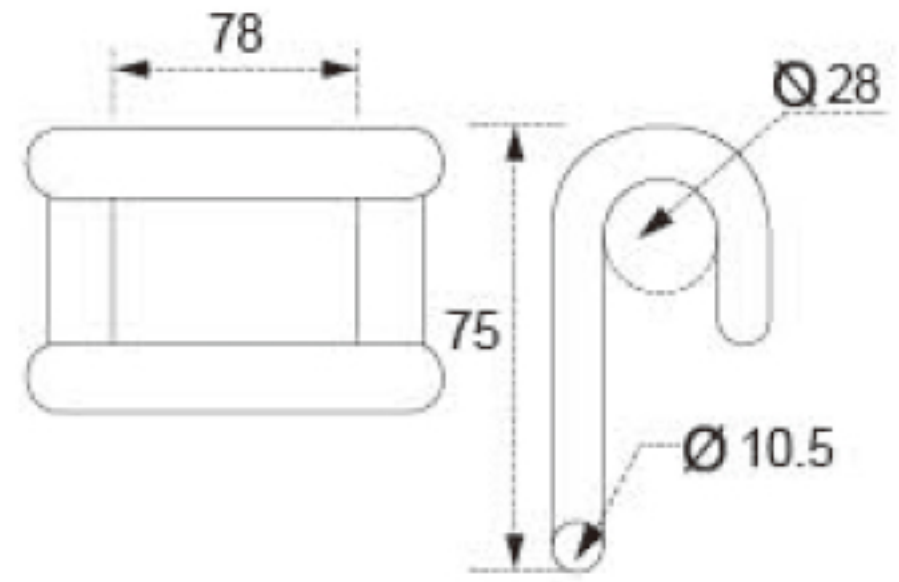

# TECHNICAL DRAWING

**Tower Industry**  
YOUR MANUFACTURING BASE IN CHINA

Sales@tower-machinery.com  
www.tower-machinery.com

TWRH08  
Hook

Size: 3"  
BS: 3000KG/6600LBS