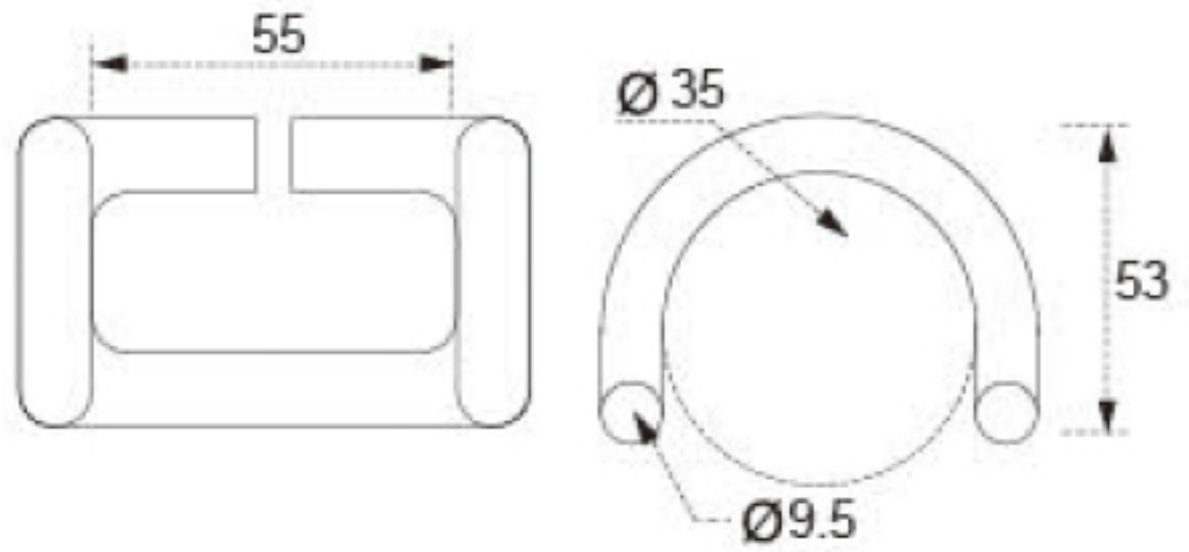

TECHNICAL DRAWING

Tower Industry
YOUR MANUFACTURING BASE IN CHINA

Sales@tower-machinery.com
www.tower-machinery.com

TWRH07
Hook

Size: 2"
BS: 800KG/1760LBS