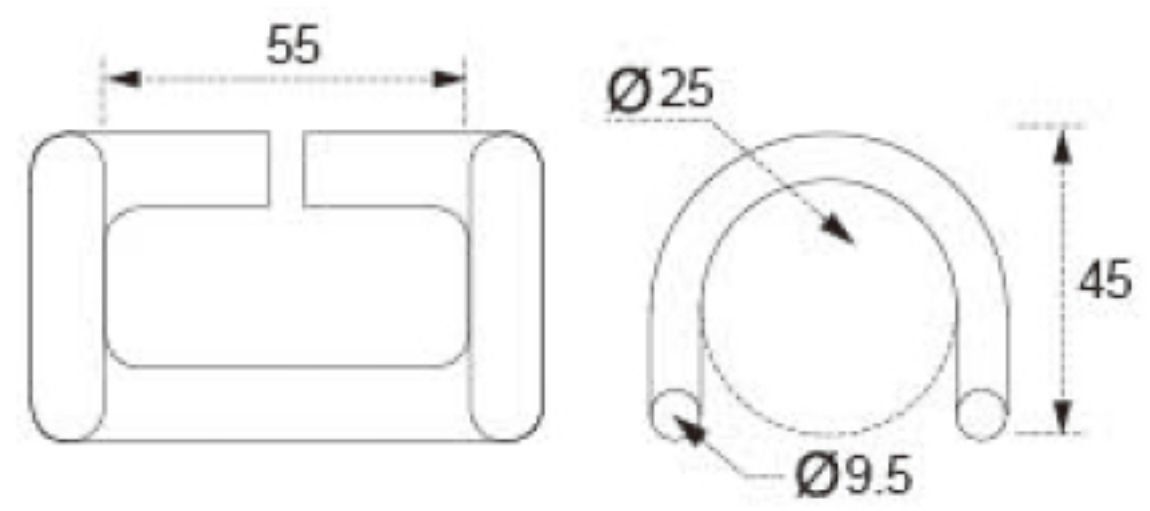

TECHNICAL DRAWING

Tower Industry
YOUR MANUFACTURING BASE IN CHINA

Sales@tower-machinery.com
www.tower-machinery.com

TWRH05
Hook

Size: 2"
BS: 800KG/1760LBS