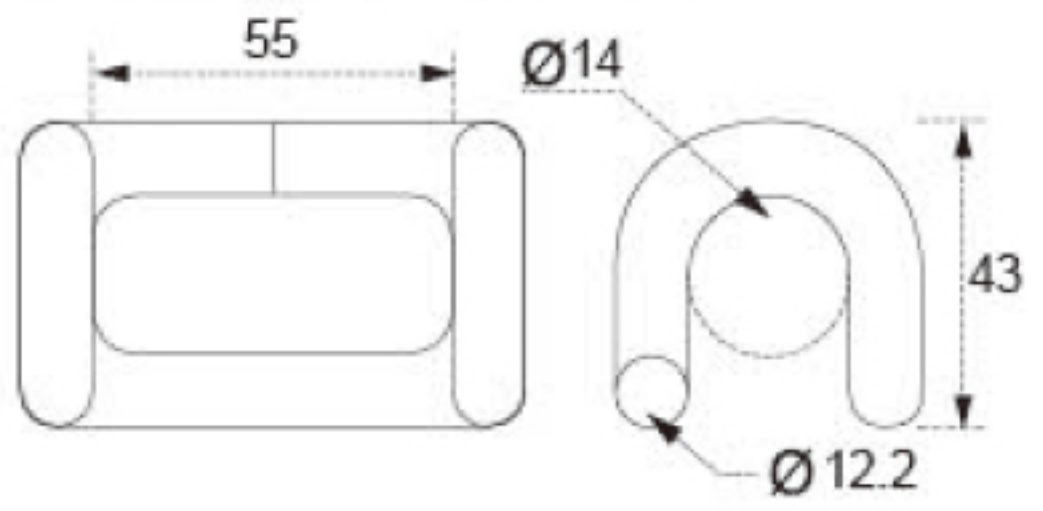

# TECHNICAL DRAWING

**Tower Industry**  
YOUR MANUFACTURING BASE IN CHINA

Sales@tower-machinery.com  
www.tower-machinery.com

TWRH04  
Hook

Size: 2"  
BS: 5000KG/11000LBS