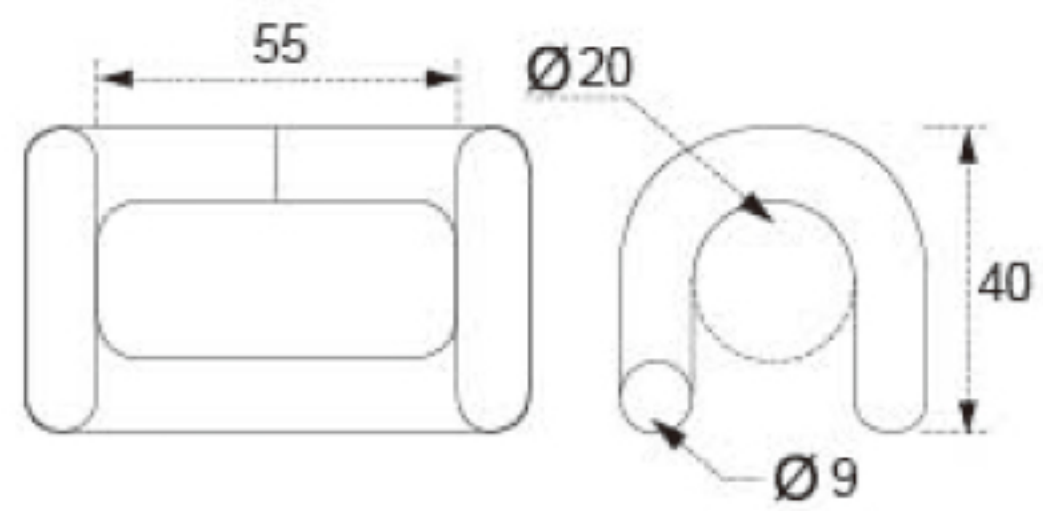

# TECHNICAL DRAWING

**Tower Industry**  
YOUR MANUFACTURING BASE IN CHINA

Sales@tower-machinery.com  
www.tower-machinery.com

TWRH03  
Hook

Size: 2"

BS: 1500KG/3300LBS