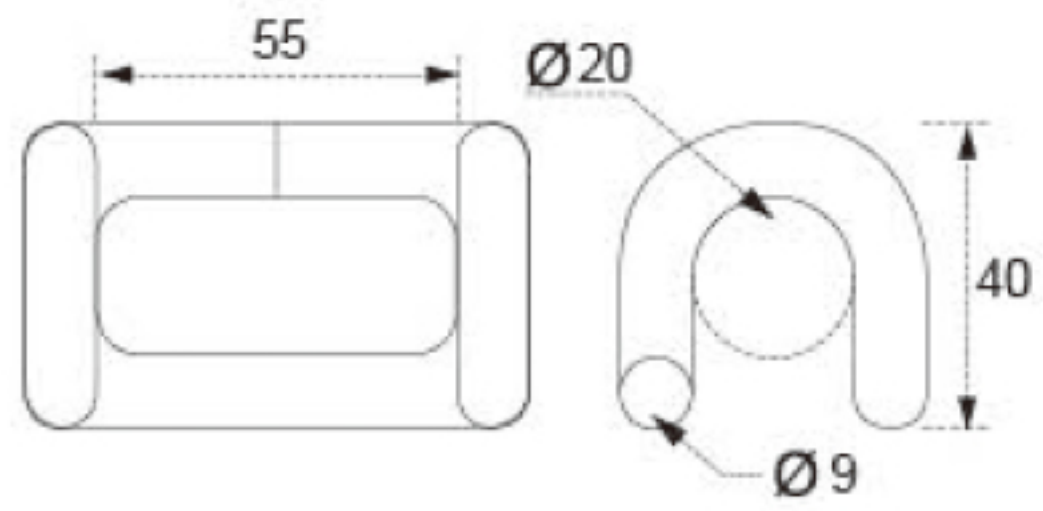

TECHNICAL DRAWING

Tower Industry
YOUR MANUFACTURING BASE IN CHINA

Sales@tower-machinery.com
www.tower-machinery.com

TWRH02
Hook

Size: 2"
BS: 1500KG/3300LBS