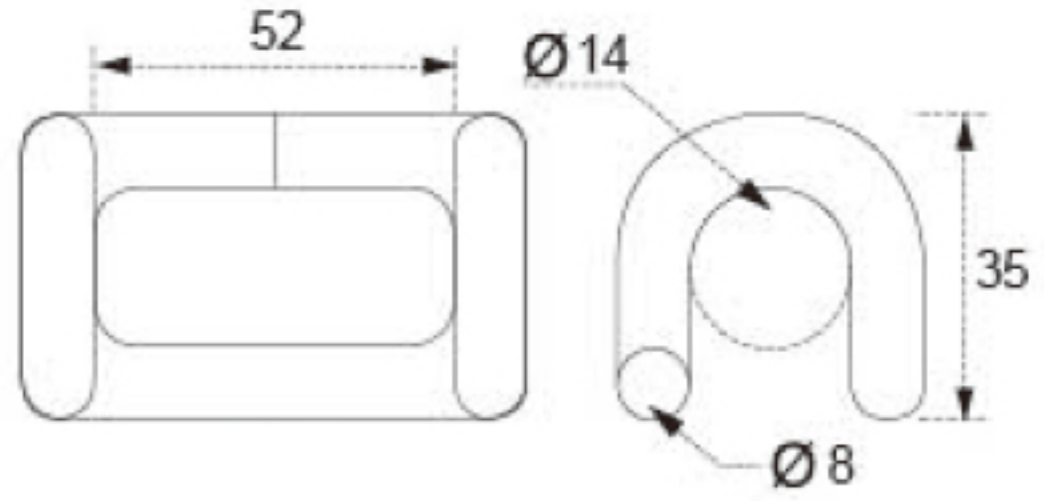

TECHNICAL DRAWING

Tower Industry
YOUR MANUFACTURING BASE IN CHINA

Sales@tower-machinery.com
www.tower-machinery.com

TWRH01
Hook

Size: 2"
BS: 1500KG/3300LBS