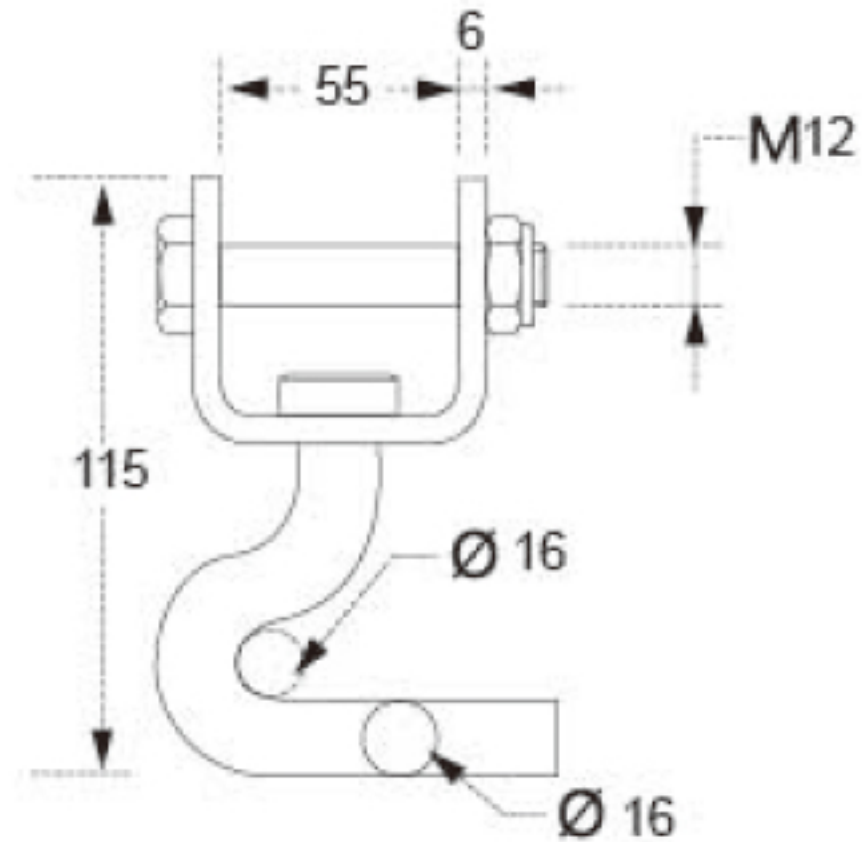

TECHNICAL DRAWING

Tower Industry
YOUR MANUFACTURING BASE IN CHINA

Sales@tower-machinery.com
www.tower-machinery.com

TWJH22
Hook

Size: 2"

BS: 5000KG/11000LBS