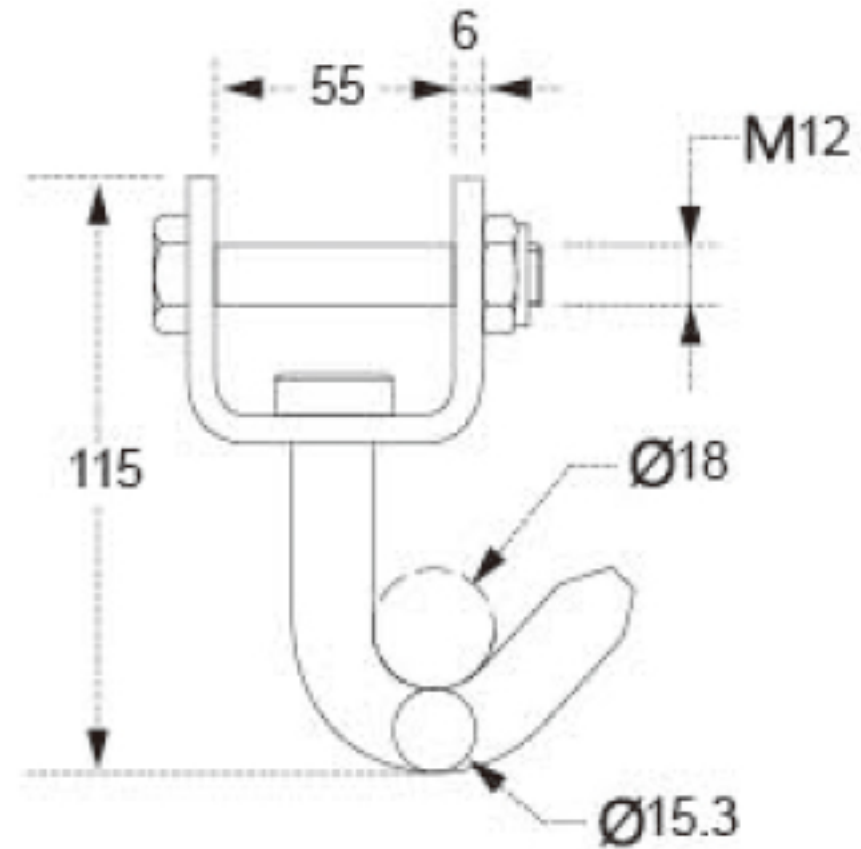

TECHNICAL DRAWING

Tower Industry
YOUR MANUFACTURING BASE IN CHINA

Sales@tower-machinery.com
www.tower-machinery.com

TWJH21
Hook

Size: 2"

BS: 5000KG/11000LBS