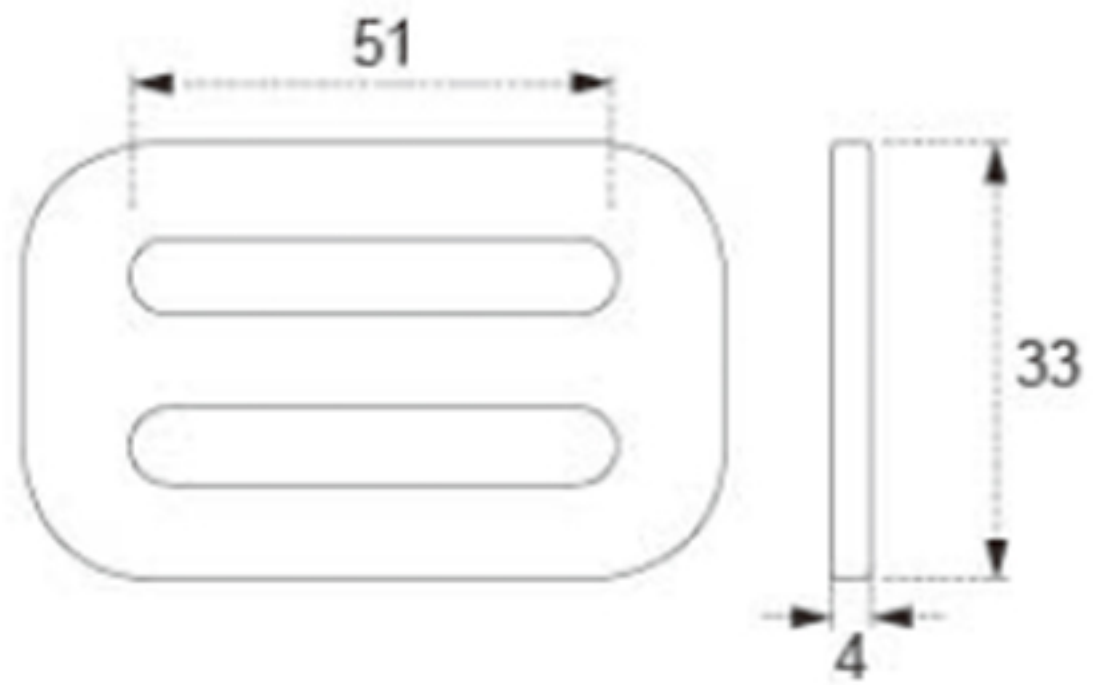

# TECHNICAL DRAWING

**Tower Industry**  
YOUR MANUFACTURING BASE IN CHINA

Sales@tower-machinery.com  
www.tower-machinery.com

TWHB03  
Harness Buckle

SIZE: 3"  
BS: 1200KG/2640LBS