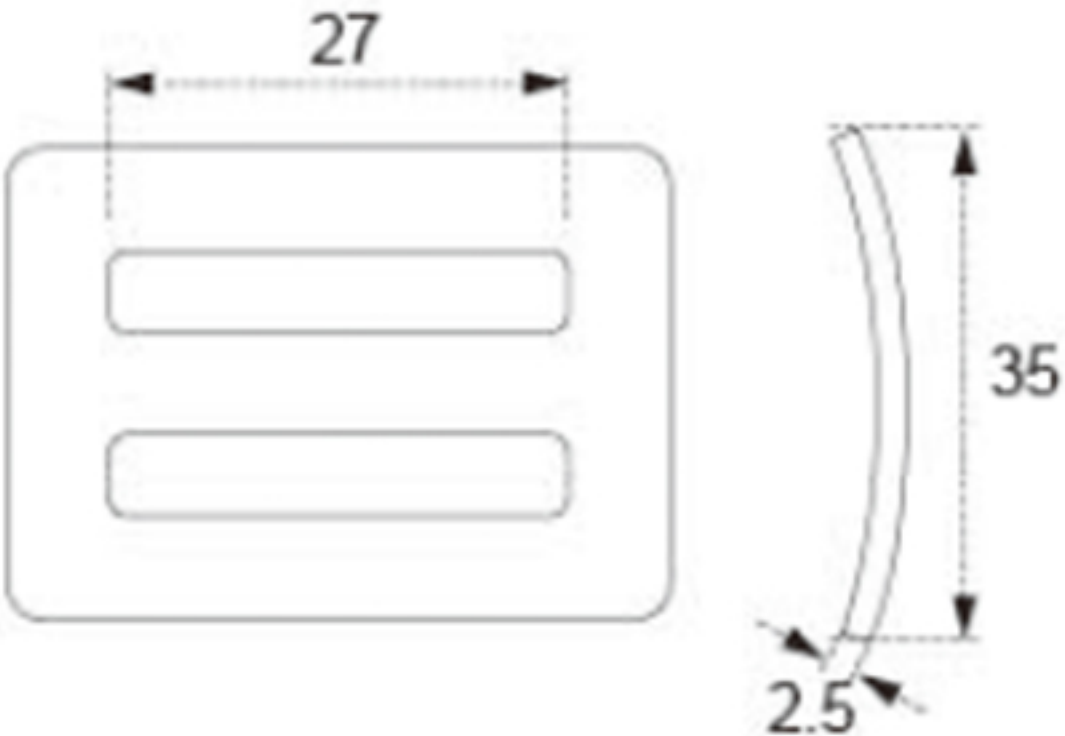

TECHNICAL DRAWING

Tower Industry
YOUR MANUFACTURING BASE IN CHINA

Sales@tower-machinery.com
www.tower-machinery.com

TWHB02
Harness Buckle

SIZE: 1"
BS: 1000KG/2200LBS