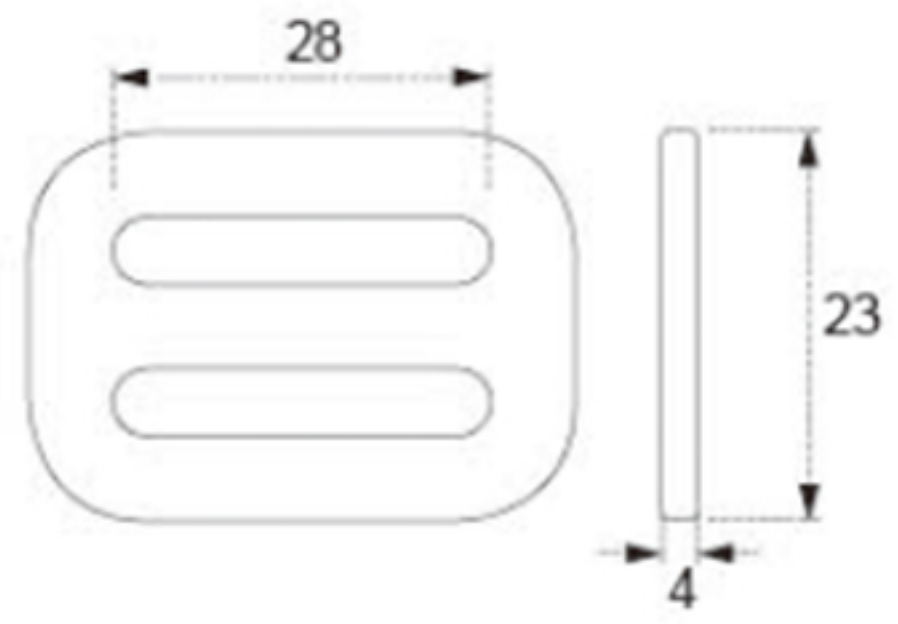

TECHNICAL DRAWING

Tower Industry
YOUR MANUFACTURING BASE IN CHINA

Sales@tower-machinery.com
www.tower-machinery.com

TWHB01
Harness Buckle

SIZE: 1"
BS: 2000KG/4400LBS