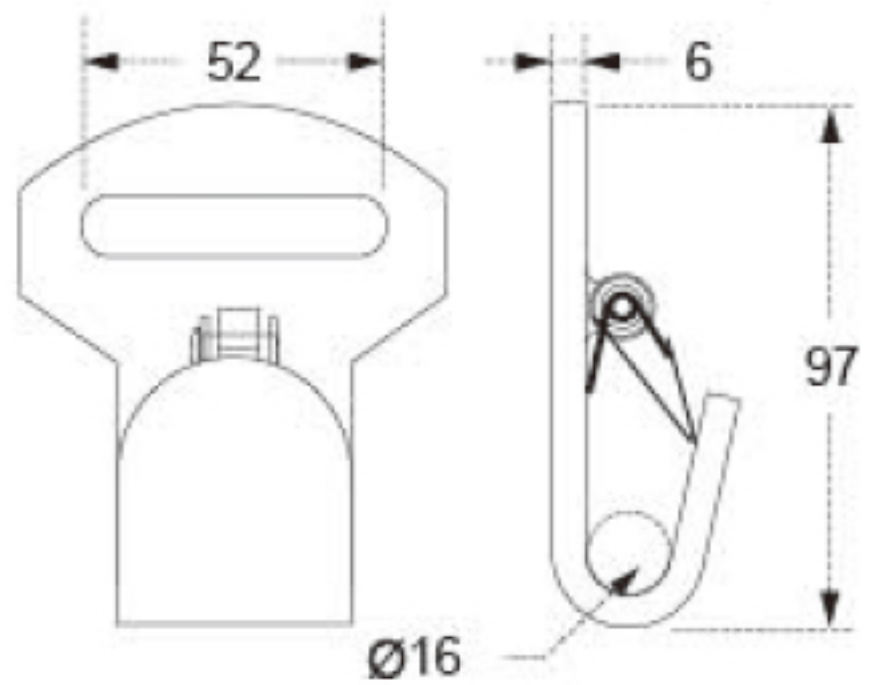

# TECHNICAL DRAWING

**Tower Industry**  
YOUR MANUFACTURING BASE IN CHINA

Sales@tower-machinery.com  
www.tower-machinery.com

TWFH36  
Flat Hook

SIZE: 2"  
BS: 4000KG/8800LBS