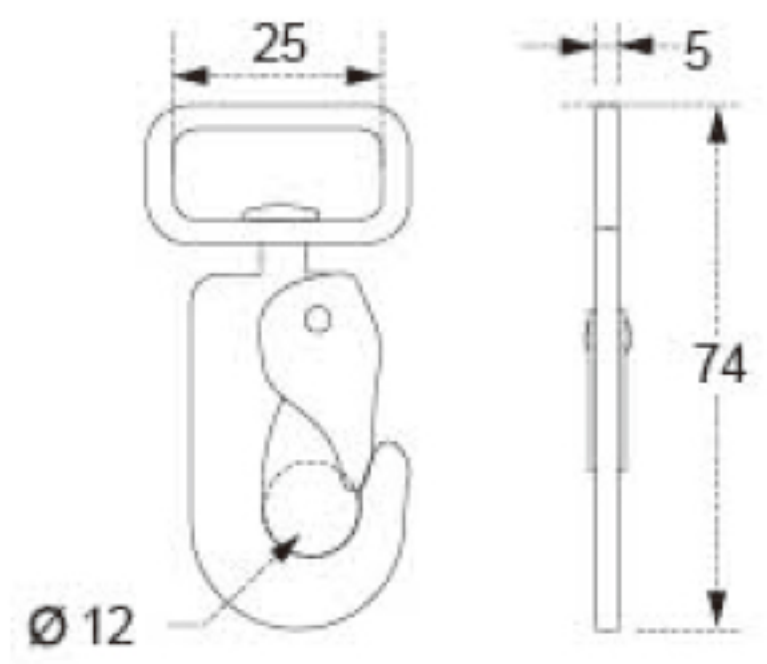

TECHNICAL DRAWING

Tower Industry
YOUR MANUFACTURING BASE IN CHINA

Sales@tower-machinery.com
www.tower-machinery.com

TWFH35
Flat Hook

SIZE: 1"
BS: 250KG/500LBS