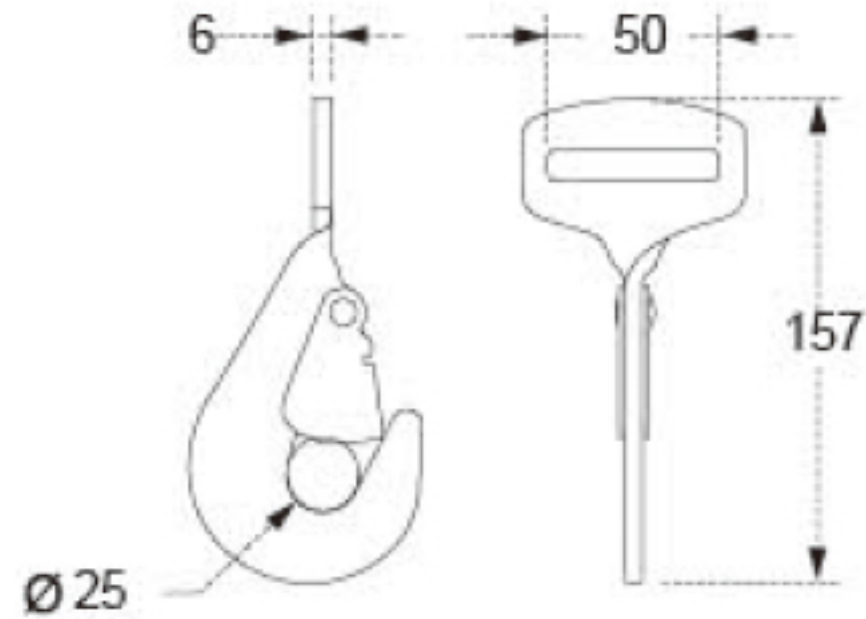

TECHNICAL DRAWING

Tower Industry
YOUR MANUFACTURING BASE IN CHINA

Sales@tower-machinery.com
www.tower-machinery.com

TWFH34
Flat Hook

SIZE: 2"

BS: 5000KG/11000LBS