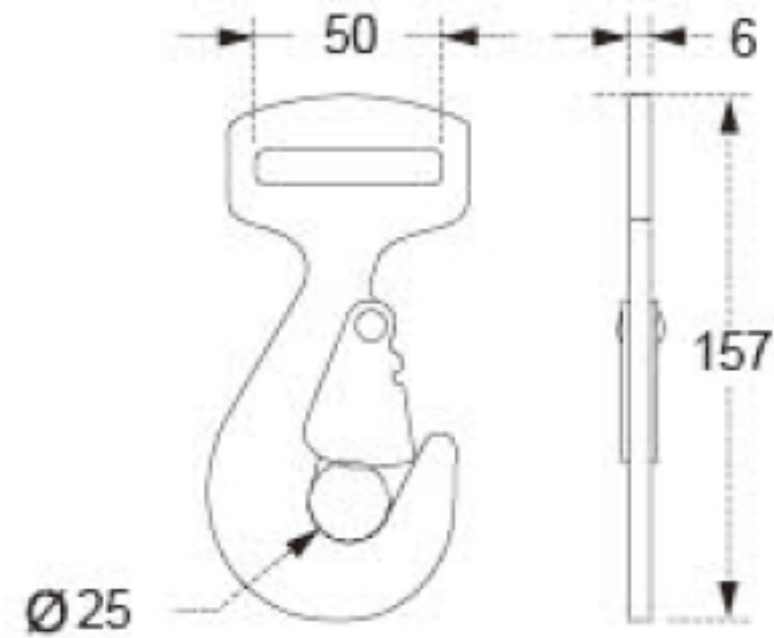

TECHNICAL DRAWING

Tower Industry
YOUR MANUFACTURING BASE IN CHINA

Sales@tower-machinery.com
www.tower-machinery.com

TWFH33
Flat Hook

SIZE: 2"

BS: 5000KG/11000LBS