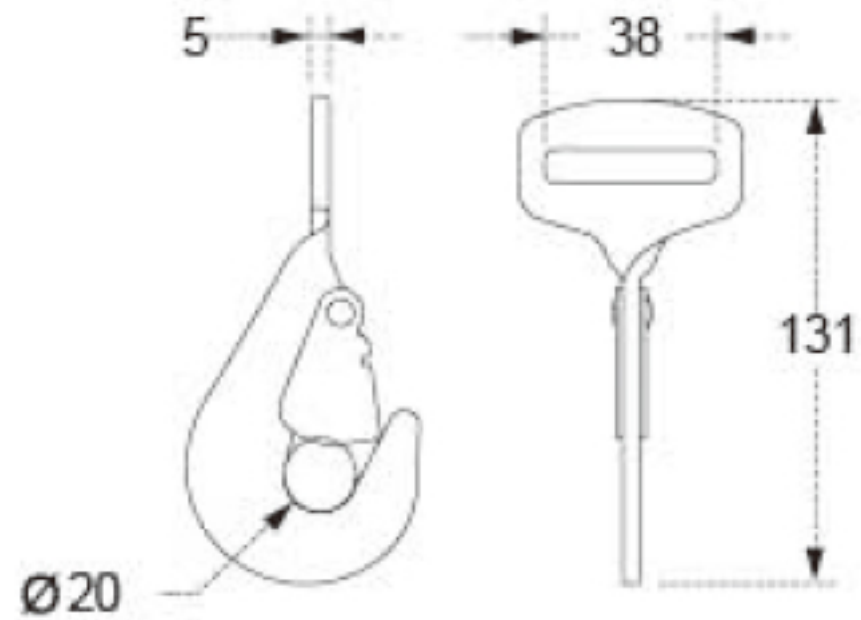

TECHNICAL DRAWING

Tower Industry
YOUR MANUFACTURING BASE IN CHINA

Sales@tower-machinery.com
www.tower-machinery.com

TWFH32
Flat Hook

SIZE: 1.5"

BS: 3000KG/6600LBS