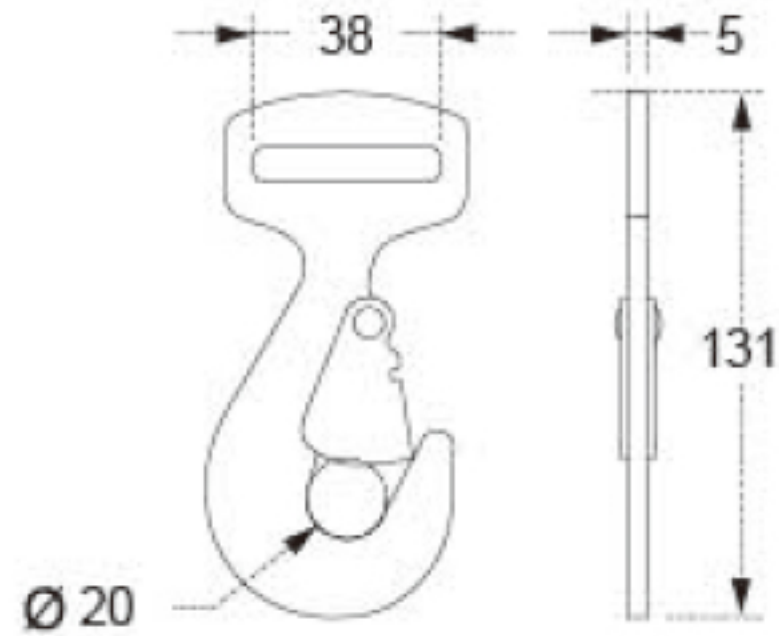

TECHNICAL DRAWING

Tower Industry
YOUR MANUFACTURING BASE IN CHINA

Sales@tower-machinery.com
www.tower-machinery.com

TWFH31
Flat Hook

SIZE: 1.5"

BS: 3000KG/6600LBS