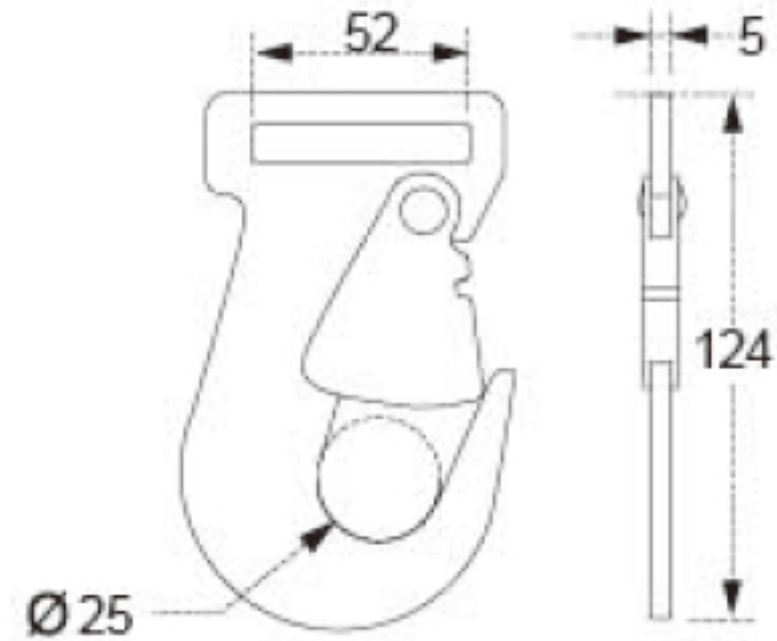

TECHNICAL DRAWING

Tower Industry
YOUR MANUFACTURING BASE IN CHINA

Sales@tower-machinery.com
www.tower-machinery.com

TWFH30
Flat Hook

SIZE: 2"

BS: 5000KG/11000LBS